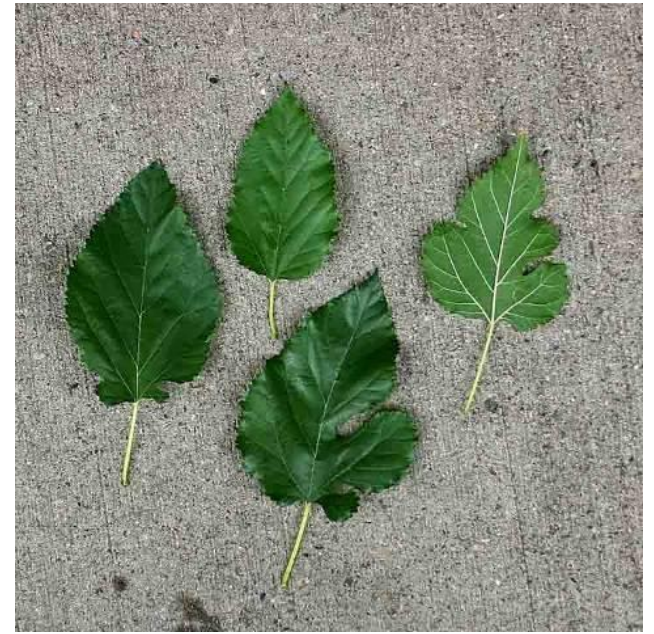

© Ray Daugherty

*Fagus sylvatica*  
(FAY-gus sil-VAT-ih-kah)  
European Beech

© Ray Daugherty

*Koelreuteria paniculata*

(kole-roo-TEER-ee-uh pan-ICK-yew-la-ta)

Golden Rain Tree

© Ray Daugherty

*Magnolia ×soulangiana*

(mag-NO-le-ah soo-lonj-ee-AY-nah)

Saucer Magnolia

© Ray Daugherty

*Malus* cultivars  
(MAY-lus)  
Crabapple

© Ray Daugherty

*Morus alba* 'Pendula'  
(MORE-us AL-bah)  
Weeping White Mulberry

© Ray Daugherty