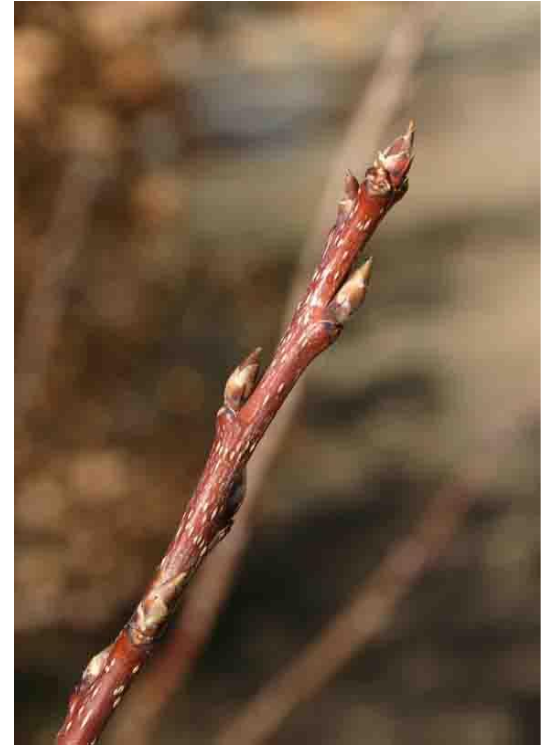

© Ray Daugherty

*Prunus padus*  
(PREW-nus PAD-us)  
Mayday Tree

© Ray Daugherty

*Prunus virginiana* 'Shubert'  
(PREW-nus ver-GIN-ee-ah-nuh)  
Canada Red Chokecherry

© Ray Daugherty

*Pyrus calleryana*  
(PY-rus kuh-ler-ee-AY-nah)  
Ornamental Pear