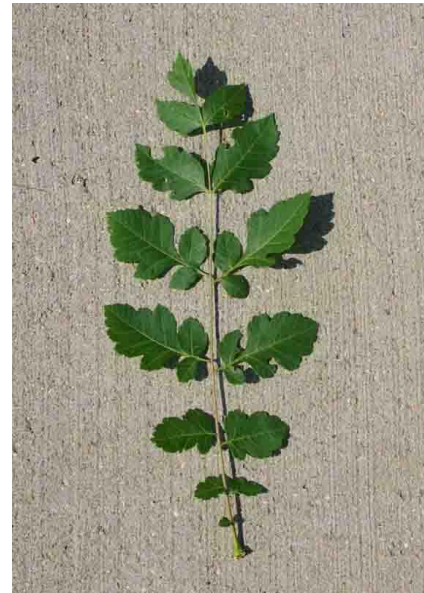

© Ray Daugherty

*Crataegus crus-galli*  
(krah-TEE-gus crews-GAL-ee)  
Cockspur Hawthorn

*Crataegus phaenopyrum*  
(krah-TEE-gus fay-no-PYE-rum)  
Washington Hawthorn

© Ray Daugherty

*Crataegus viridis* 'Winter King'  
(krah-TEE-gus VEER-i-diss)  
Winter King Hawthorn

© Ray Daugherty

*Fagus sylvatica*  
(FAY-gus sil-VAT-ih-kah)  
European Beech

© Ray Daugherty

*Koelreuteria paniculata*

(kole-roo-TEER-ee-uh pan-ICK-yew-la-ta)

Golden Rain Tree

© Ray Daugherty

*Magnolia ×soulangiana*

(mag-NO-le-ah soo-lonj-ee-AY-nah)

Saucer Magnolia

© Ray Daugherty

*Malus* cultivars  
(MAY-lus)  
Crabapple

© Ray Daugherty

*Morus alba* 'Pendula'  
(MORE-us AL-bah)  
Weeping White Mulberry

© Ray Daugherty