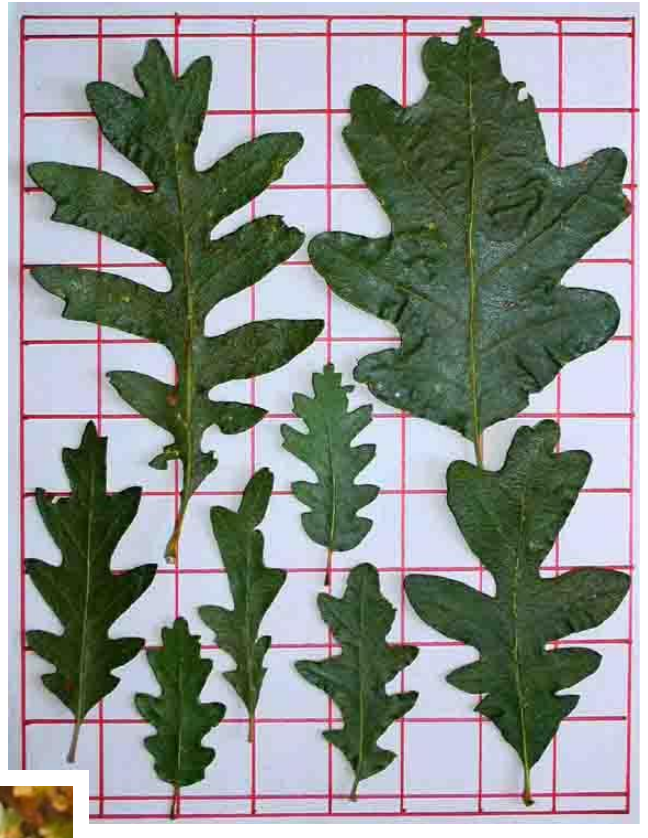

(mag-NO-le-ah soo-lonj-ee-AY-nah)

Saucer Magnolia

© Ray Daugherty

*Malus* cultivars  
(MAY-lus)  
Crabapple

© Ray Daugherty

*Morus alba* 'Pendula'  
(MORE-us AL-bah)  
Weeping White Mulberry

© Ray Daugherty

© Ray Daugherty

*Prunus padus*  
(PREW-nus PAD-us)  
Mayday Tree

© Ray Daugherty

*Prunus virginiana* 'Shubert'  
(PREW-nus ver-GIN-ee-ah-nuh)  
Canada Red Chokecherry

© Ray Daugherty

*Pyrus calleryana*  
(PY-rus kuh-ler-ee-AY-nah)  
Ornamental Pear

© Ray Daugherty

*Quercus gambelii*  
(KWER-kus gam-BELLY-i)  
Gambel Oak

© Ray Daugherty

*Sophora japonica*  
(so-FOR-uh juh-PON-i-ka)  
Japanese Pagoda Tree

© Ray Daugherty

*Sorbus aucuparia*

(sore-BUS a-KEW-pair-ee-uh)