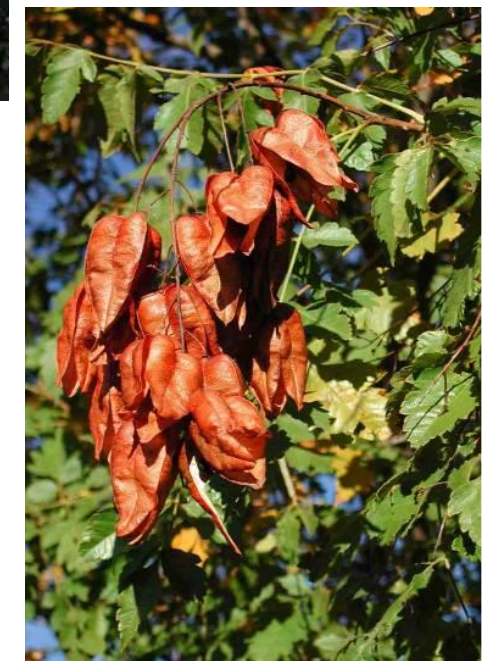

© Ray Daugherty

*Fagus sylvatica*  
(FAY-gus sil-VAT-ih-kah)  
European Beech

© Ray Daugherty

*Koelreuteria paniculata*

(kole-roo-TEER-ee-uh pan-ICK-yew-la-ta)

Golden Rain Tree

© Ray Daugherty

*Magnolia ×soulangiana*

(mag-NO-le-ah soo-lonj-ee-AY-nah)

Saucer Magnolia

© Ray Daugherty

*Malus* cultivars  
(MAY-lus)  
Crabapple

© Ray Daugherty

*Morus alba* 'Pendula'  
(MORE-us AL-bah)  
Weeping White Mulberry

© Ray Daugherty